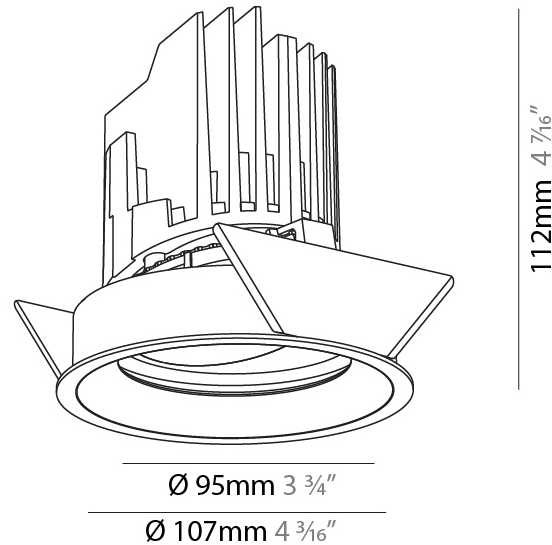

GENERAL

Series: Bioniq
 Subseries: Bioniq Round Adjustable
 Brand: Prolight
 Division: Architectural
 Mounting Type: Recessed
 Mounting Location: Ceiling
 Subcategory: Downlight

PHYSICAL

Shape: Round
 Diameter (mm): 107
 Diameter (in): 4 3/16
 Height (mm): 112
 Height (in): 4 7/16
 Ceiling Thickness (mm): 10 / 12.5 / 15
 Ceiling Thickness (in): 3/8 or 1/2 or 9/16
 Min. Recessing Depth (mm): 130
 Min. Recessing Depth (in): 5 1/8
 Light Distribution: Adjustable / Downlight
 Weight (kg): 0.47
 Weight (lbs): 1.04
 Fixture Finish: SSR / BKV / CWI / CRY / HAB / UFT / ITA / RUA / FTG / MYG / LOD / PUS / FRO / FUP / KIA / POP / BLS / SPG / MEY / GOH / GUM / CHC / COM / ABZ / JAG / OBR / MOS / ROR
 Fixture Material: Aluminum Die Cast
 Cut-out Measurements: 98mm / 3 7/8"

OPTICAL

Reflector°: 10
 Optic°: Lens Pack - No Lens
 Adjustability: Rotational 355°; Tilt 30°

RATINGS AND CERTIFICATIONS

Certified By: Certified for North American Standards
 IP rating: IP20

	98mm 3 7/8"	130mm 5 1/8"	10 15mm 3/8" 9/16"	30°	355°	