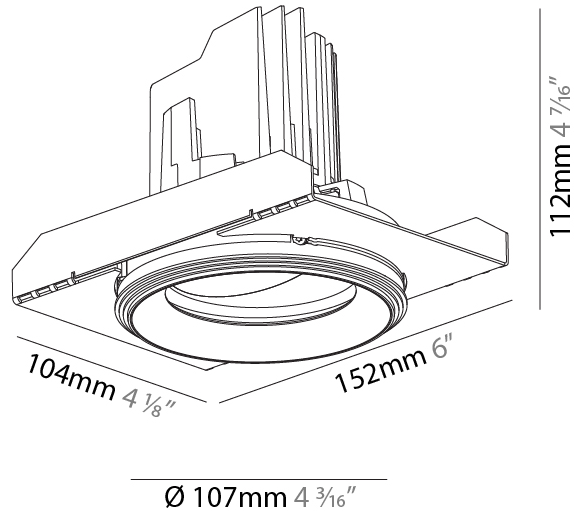

GENERAL

Series: Bioniq
Subseries: Bioniq Round Adjustable
Brand: Prolicht
Division: Architectural
Mounting Type: Trimless
Mounting Location: Ceiling
Subcategory: Downlight

PHYSICAL

Shape: Round
Diameter (mm): 107
Diameter (in): 4 3/16
Height (mm): 112
Height (in): 4 7/16
Ceiling Thickness (mm): 10 / 12.5 / 15 / 25
Ceiling Thickness (in): 3/8 or 1/2 or 9/16 or 1
Min. Recessing Depth (mm): 130
Min. Recessing Depth (in): 5 1/8
Light Distribution: Adjustable / Downlight
Weight (kg): 0.583
Weight (lbs): 1.28
Fixture Finish: SSR / BKV / CWI / CRY / HAB / UFT / ITA / RUA / FTG / MYG / LOD / PUS / FRO / FUP / KIA / POP / BLS / SPG / MEY / GOH / GUM / CHC / COM / ABZ / JAG / OBR / MOS / ROR
Fixture Material: Aluminum Die Cast
Cut-out Measurements: Ø111mm/4 3/8"
Upon Request: Unique Ceiling Thickness

RATINGS AND CERTIFICATIONS

Certified By: Certified for North American Standards
IP rating: IP20

111mm 4 3/8"	130mm 5 1/8"	10 12 1/2 15 25mm 3/8" 1/2" 9/16" 1"	± 30°	355°		
A						

BIONIQ ROUND ADJUSTABLE TRIMLESS